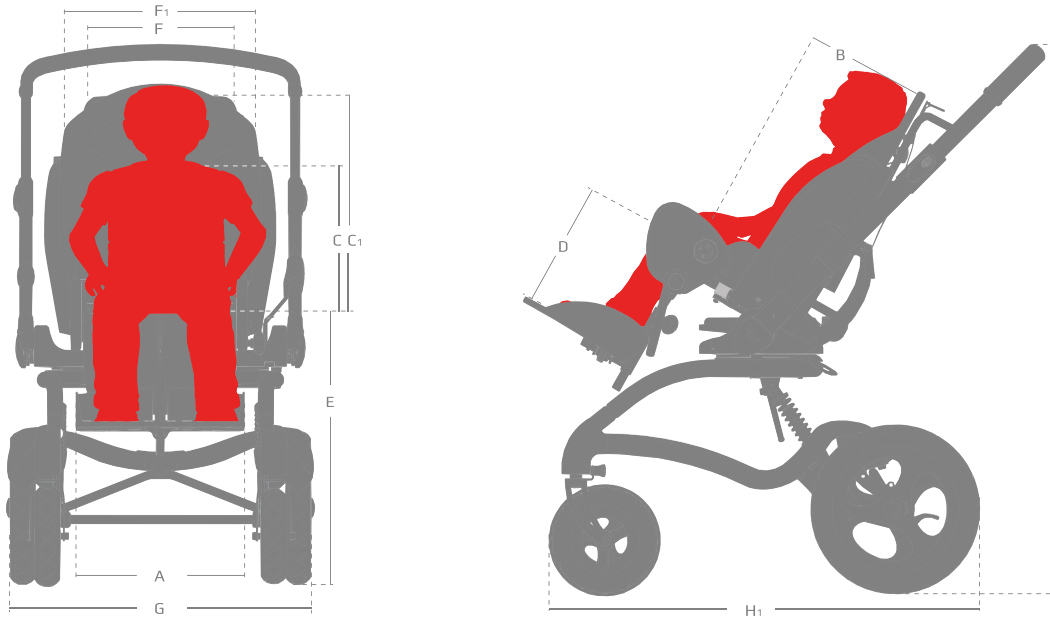

Blue

Red

Green

Pink

Grey

Orange

Yellow

Measurements

| | Size 1 | Size 2 |
|---|-----------------------------|-----------------------------|
| Seat width (A) | 30 cm (11¾") | 35 cm (13¾") |
| Seat width between knee supports | 28 cm (11") | 33 cm (12¾") |
| Seat width between hip supports (accessories) | 18,22,26 cm (7,8½,10¼") | 23,27,31 cm (9,10½,12") |
| Seat depth (B) | 18-30 cm (7-11¾") | 25-40 cm (9¾-15½") |
| Back height at shoulders (C) | 27-41 cm (10½-16") | 36-51 cm (14-19¾") |
| Back height (C1) | 41-55 cm (16-21½") | 50-65 cm (19½-25¼") |
| Lower leg length (D) | 14-45 cm (5½-17½") | 14-45 cm (5½-17½") |
| Seat height above floor (E) | 52 cm (20¼") | 52 cm (20¼") |
| Back width, inside (F) | 30 cm (11¾") | 36 cm (14") |
| Back width, outside (F1) | 45 cm (17½") | 52 cm (20¼") |
| Frame width, total (G) | 59 cm (23") | 59 cm (23") |
| Frame length w.turnable front wheels(H1) | 74 cm (28¾") | 74 cm (28¾") |
| Frame length w.large front wheels | 84 cm (32¾") | 84 cm (32¾") |
| Height push brace 15° (I) | 100,103,106 cm (39,40,41¼") | 100,103,106 cm (39,40,41¼") |
| Foot plate (width x depth) | 31 x 20 cm (12 x 7¾") | 31 x 20 cm (12 x 7¾") |
| Frame length, folded | 90 cm (35") | 90 cm (35") |
| Height folded | 49 cm (19") | 49 cm (19") |
| Weight, frame | 13,5 kg (29,5 lb) | 13,5 kg (29,5 lb) |
| Weight, seat unit | 5,5 kg (12 lb) | 6,5 kg (14,5 lb) |
| Max. user weight / load | 40 kg (88 lb) | 40 kg (88 lb) |
| Max. user weight in transportation | 40 kg (88 lb) | 40 kg (88 lb) |
| Angle range | Seat: 45° | Back: 170° |