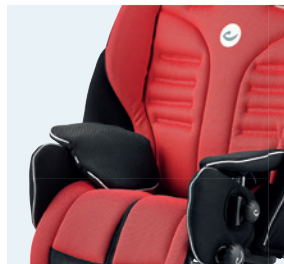

Hip supports
87202xx
Adjust the seat width for correct seating position. Hip supports are used to narrow the seat width

Size	Measurements
1	H: 16½ x W: 18 cm
2	H: 17½ x W: 22 cm